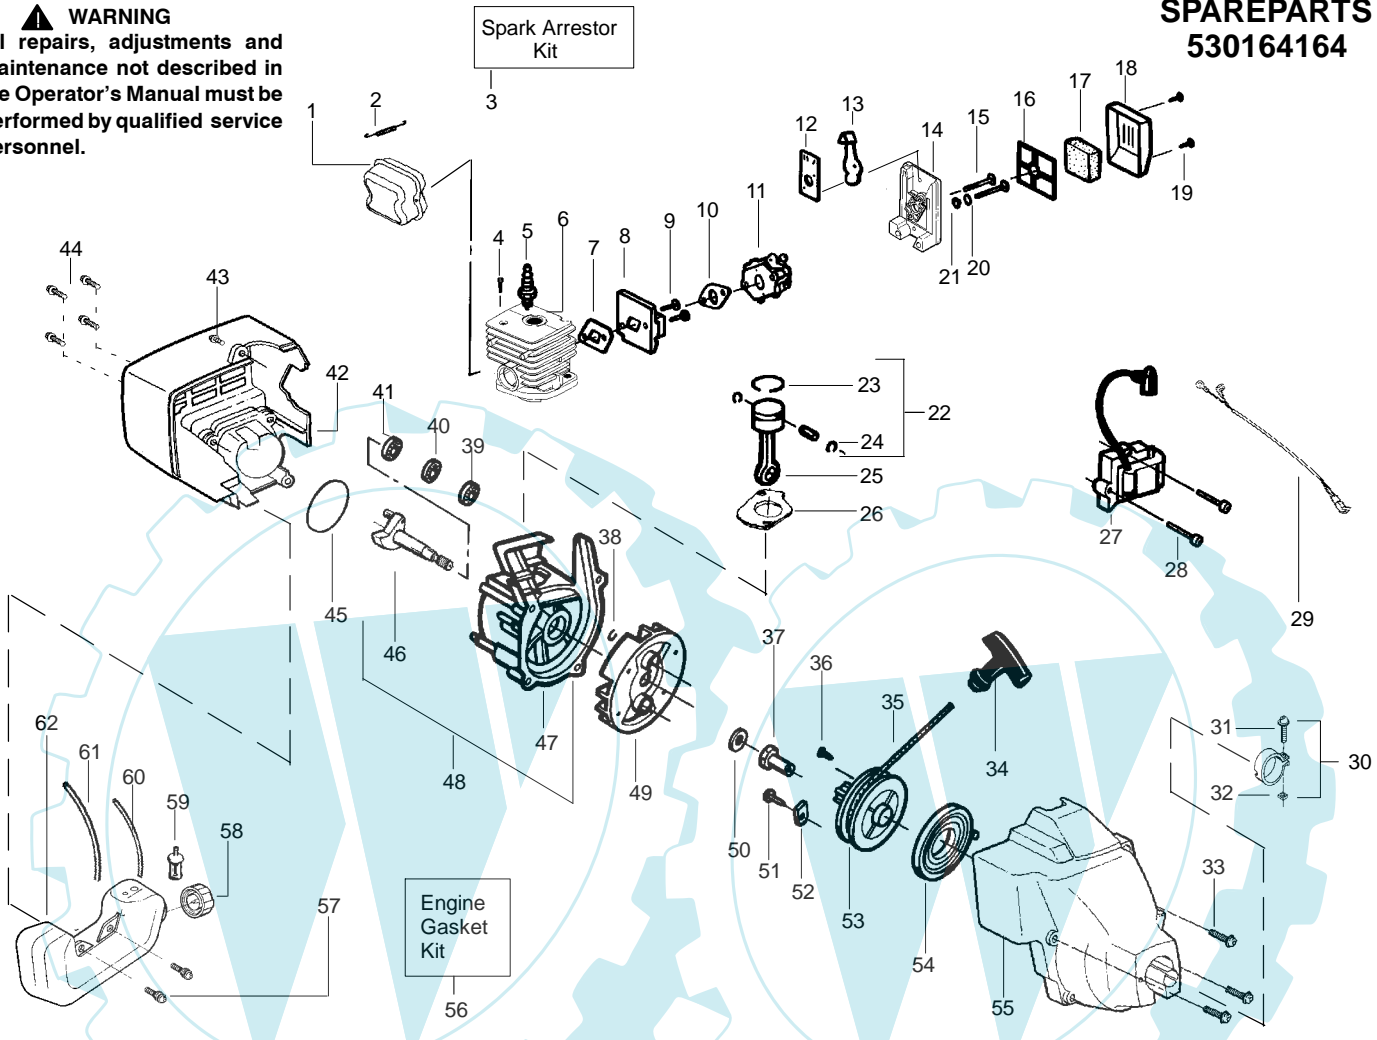

10

2003:0
NEW
9/26/03
T 251

WARNING
All repairs, adjustments and maintenance not described in the Operator's Manual must be performed by qualified service personnel.

SPAREPARTS
530164164

Ref.	Part No.	Description	Ref.	Part No.	Description	Ref.	Part No.	Description
1.	530069660	Kit - Muffler (incl. 2)	23.	530055120	Ring-Piston	45.	530071363	O-Ring-C'case (kit)
2.	530042088	Spring-Muffler	24.	530015162	Retainer-Piston Pin	46.	530054753	Assy-Crankshaft
3.	530071391	Kit-Spark Arrestor	25.	530069945	Assy-Connecting Rod	47.	530071627	Kit-Crankcase (Incl. 39-41)
4.	530015953	Screw-Cylinder	26.	530071363	Gasket-Cylinder (kit)	48.	530071624	Assy-C'case & C'shaft (Incl. 38,46,47)
5.	Champion	Spark Plug (RCJ 6Y)	27.	530039163	Module-Ignition	49.	530069886	Assy-Flywheel
6.	530071359	Kit - Cylinder	28.	530016357	Screw	50.	530015828	Washer-Flat
7.	530071363	Gasket-Cyl/Carb.(kit)	29.	530049018	Assy-Switch Wire	51.	530015775	Screw
8.	530057634	Adaptor-Carb.	30.	530056365	Assy-Nose Cone Clamp (Incls. 31 & 32)	52.	530027523	Retainer
9.	530016014	Screw	31.	530016381	Screw-Nose Cone	53.	530069400	Kit-Starter Pulley (Incl. 36)
10.	530071363	Gasket-Carb.(kit)	32.	530016382	Nut-Nose Cone	54.	530042085	Spring-Starter
11.	530071630	Kit - Carburetor Ass'y (C1U-W7D)	33.	530015810	Screw	55.	530071677	Assy-Fan Hsg.
12.	530038747	Plate-Choke Mounting	34.	530027569	Handle-Starter	56.	530071363	Kit-Engine Gasket (Incl. 7,10,26,45)
13.	530038686	Shutter-Choke	35.	530069232	Kit - Rope	57.	530016379	Retainer-Fuel Tank
14.	530052431	Box-Air	36.	530016392	Screw	58.	530014347	Assy-Fuel Cap w/ret.
15.	530016393	Screw	37.	530038604	Coupling-Drive	59.	530095646	Assy-Fuel Pickup
16.	530036569	Plate - Filter Support	38.	530015941	Retain. Ring-C'shaft	60.	530069247	Kit-Fuel Line (Small)
17.	530036575	Foam-Air Filter	39.	530055728	Bearing-Outer	61.	530069216	Kit-Fuel Line (Large)
18.	530036568	Cover-Air Filter	40.	530019264	Seal-C'case	62.	530049296	Assy-Fuel Tank (Incl. cap, fuel line, filter)
19.	530016349	Screw	41.	530032125	Bearing-Inner			
20.	530015852	Spacer-Choke	42.	530057026	Shroud-Rear			
21.	530015254	Washer	43.	530015934	Screw			
22.	530071357	Kit - Piston (Incl. 23, 24 & Pin)	44.	530015810	Screw			